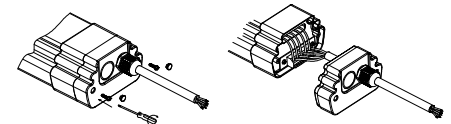

TPAL-TC

TPAL-TS