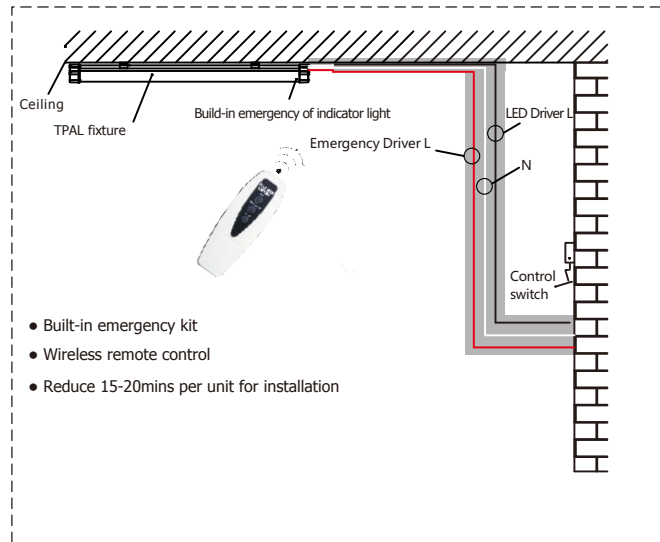

Product Application Instructions-Sensor (Occupancy Sensor)

Standard Setting (Other Settings Available and need to be identified when order is placed)

Occupancy Sensor Hold Time	1 Minute	3 Minutes	5 Minutes	Custom
Sensor to Dim Level	20%	30%	50%	Custom
Sensor Stand by Period	1 Minute	5 Minutes	10 Minutes	Disable

Emergency Remote Controller (Required)

- High Temp. Ni-MH battery. Compact in size, longer lifetime, safer in practical use, RoHS compliant
- The nickel-metal hydride batteries can be repeated 500 charge-discharge cycles by correct operation
- After leaving factory, the emergency battery turns itself into a dormant state to avoid electric discharge and leakage