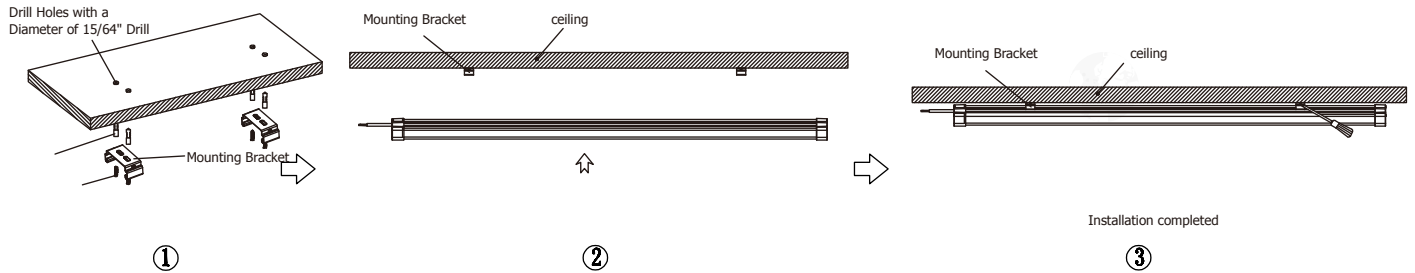

Installation Instructions

Cable Suspension

Step (1)

Stem Mount

Step (2)

Ceiling or Wall Mount

Step (3)

Included With Each Fixture

(Hanging Kits)

(PG 9 connector)

(connector for seamless connection)

(Mounting Bracket)

Optional

Diagram of remote control(Emergency)

Dimension

Type TS