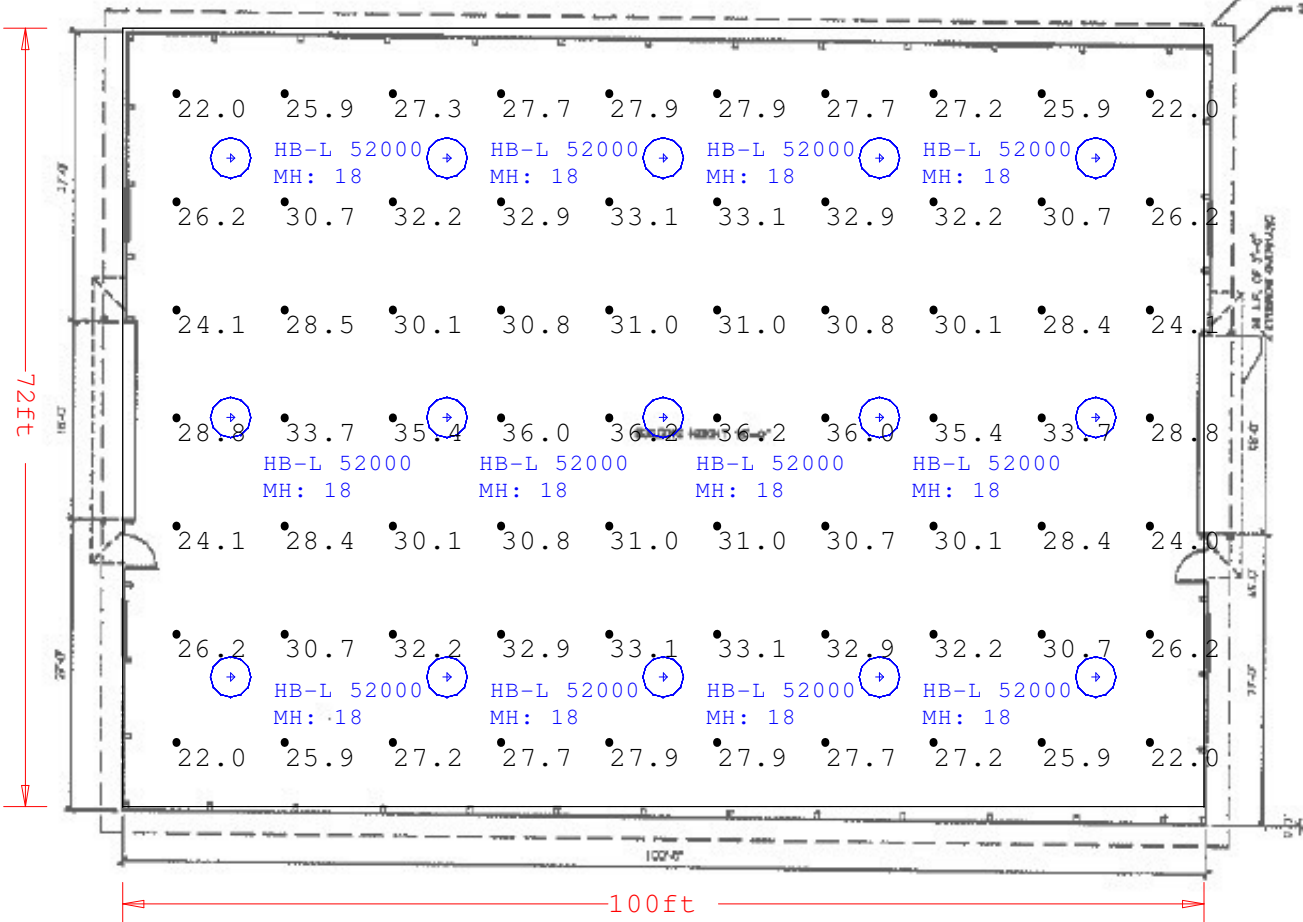

Luminaire Schedule						
Symbol	Qty	Label	Arrangement	Total Lamp Lumen	LF	Description
⊕	15	HB-L 52000	SINGLE	17848.6	0.900	HB-18L-40K-UL

Calculation Summary						
Label	Units	Avg	Max	Min	Avg/Min	Max/Min
Cold Storage_Calc AFG	Fc	29.44	36.2	22.0	1.34	1.65

Reflectances: Ceiling .70, Walls .50, Floor .20
 Calculations taken AFG

Provide storage level lighting of 25 lumens per footcandle average

HIGH BAY - LOW #52000

Key Features

- Frosted lens reduces glare
- Instant on to full brightness
- Wide light distribution
- High efficacy: 117-126 lumens per watt
- 60,000 hours rated life
- 0-10V DC dimming standard
- IP65 rated for wet locations
- UL, DLC, RoHS, & FCC approved
- LM79 and LM80 reports available
- Lightweight for easy installation
- Mounting Options: 3/4-inch hub for pendant mounting, suspension cables (ordered separately)
- 7 year warranty

Specifications

- Height: 5 1/2 inches
- Base Diameter: 21 3/4 inches
- Input Voltage: 120-277V or 347-480V
- Lumens: 18,000
- Watts: 144-150
- High CRI also available in >90 CRI
- Efficacy: 117-126 lumens per watt
- CCT: 4000K, 5000K (inquire for other CCT)
- Operating Temperature: -40°F - 140°F
- CRI: >80
- Power Factor: 0.99
- Beam Angle: Wide
- Lens: Frosted
- Weight: 14.5 pounds