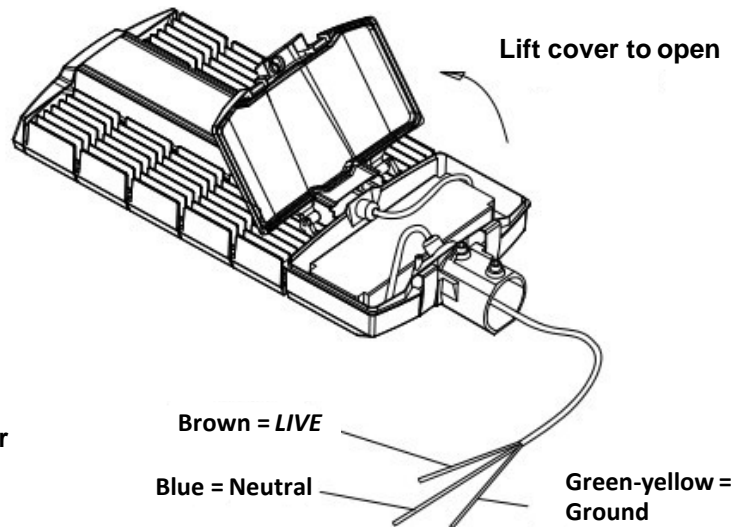

INSTALLATION INSTRUCTIONS

- **Improper installation may void warranty. Follow all installation instructions**
- To prevent electrical shock, cut off power before installation
- Ensure pole can support weight of luminaire
- Do not cover luminaire
- For safe operation luminaire must be properly grounded