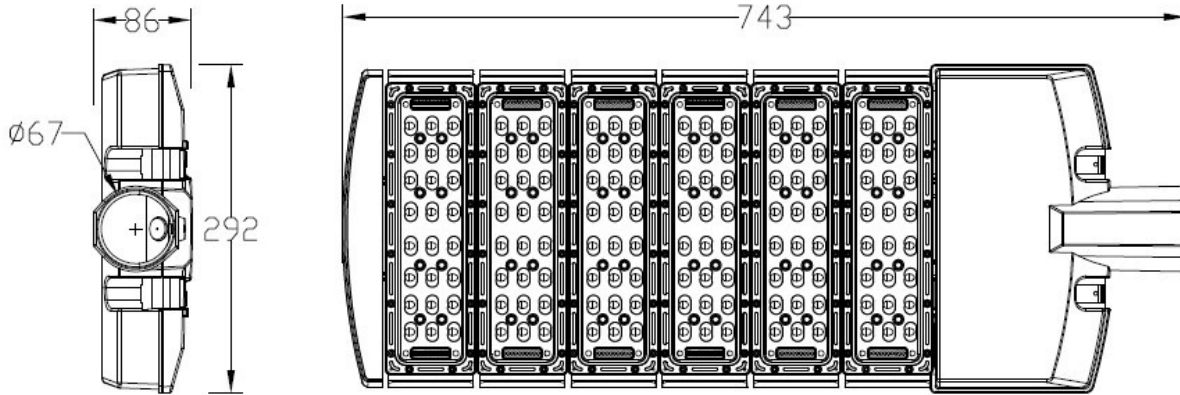

Features:

- Beam Angle 85° x 135°
- Power Factor >0.99 @ 120V
- 10 kV Surge Protection Standard
- >70 CRI
- 7-year warranty, additional options available
- High efficacy at 130 lumen per watt
- Operating Temp Range -40°-140° F / Rh 10-95%
- Clear lens
- Photocell optional
- 0-10V dimming option available (DM = Dimmable)
- Silver finish is standard. Other colors available
- Light Distribution Type 3 Standard - 1,2,4 & 5 available
- THD <8% @ 120V
- Dark Sky Friendly
- Input voltage 120-277V, or 347-480V
- Workable Voltage 90-305V, or 180-528V
- Net Weight 11-20 lbs.
- IP66 Ingress Protection-Rated for wet locations
- Wind and salt spray resistant
- Dimensions: 11.4"(w) x 3.4"(h) x 13.4"-29.3"(length, based on wattage)

UNIT DIMENSIONS

6 module 743/ 5 module 662/4 module 582/ 3 module 501/ 2 module 421/1 module 340

Packaging Diagram

Model Number	SLA-3L-50K-UL-PC-DM	SLA-5L-50K-UL-PC-DM	SLA-8L-50K-UL-PC-DM	SLA-10L-50K-UL-PC-DM	SLA-11L-50K-UL-PC-DM	SLA-16L-50K-UL-PC-DM	SLA-27L-50K-UL-PC-DM
Carton Size (mm)	393X347X142	393X347X142	473X347X142	554X347X142	634X347X142	715X347X142	796X347X142
N.G (KG)	4	4	4.9	5.8	6.4	7	7.85
Model Number	SLA-3L-50K-UL-PC-DM	SLA-5L-50K-UL-PC-DM	SLA-8L-50K-UL-PC-DM	SLA-10L-50K-UL-PC-DM	SLA-11L-50K-UL-PC-DM	SLA-16L-50K-UL-PC-DM	SLA-27L-50K-UL-PC-DM
Carton Size (Inches)	15.5X13.7X5.5	15.5X13.7X5.5	18.6X13.7X5.5	21.8X13.7X5.5	25X13.7X5.5	28X13.7X5.5	31.3X13.7X5.5
N.G (Lbs)	8.8	8.8	10.8	12.7	14.1	15	17.30