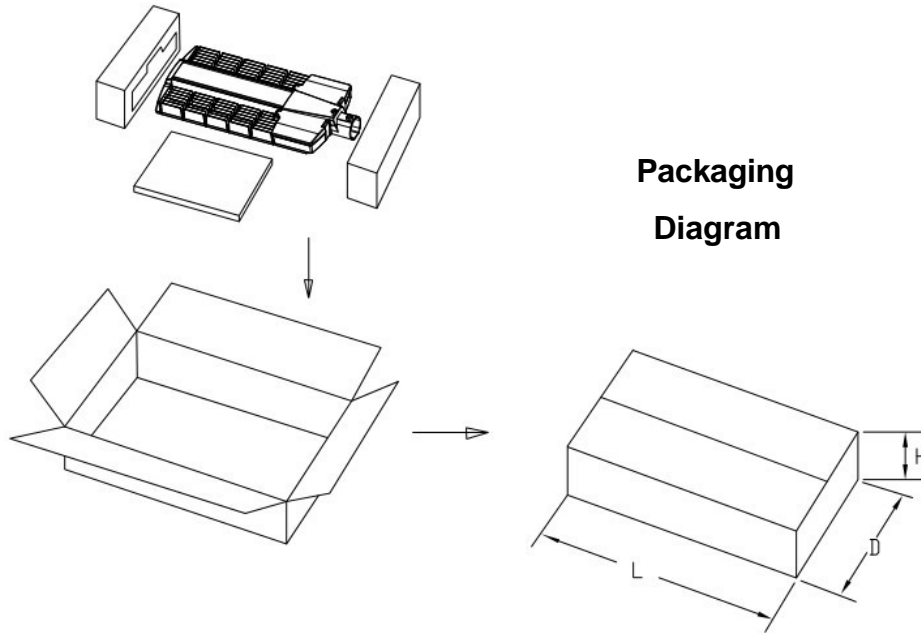

Features:

- Beam Angle 85° x 135°
- Power Factor >0.99 @ 120V
- 10 kV Surge Protection Standard
- >70 CRI
- 7-year warranty, additional options available
- High efficacy at 130 lumen per watt
- Operating Temp Range -40°-140° F / Rh 10-95%
- Clear lens
- Photocell optional
- 0-10V dimming option available (DM = Dimmable)
- Silver finish is standard. Other colors available
- Light Distribution Type 3 Standard - 1,2,4 & 5 available
- THD <8% @ 120V
- Dark Sky Friendly
- Input voltage 120-277V, or 347-480V
- Workable Voltage 90-305V, or 180-528V
- Net Weight 11-20 lbs.
- IP66 Ingress Protection-Rated for wet locations
- Wind and salt spray resistant
- Dimensions: 11.4"(w) x 3.4"(h) x 13.4"-29.3"(length, based on wattage)

UNIT DIMENSIONS

6 module 743/ 5 module 662/4 module 582/ 3 module 501/ 2 module 421/1 module 340

Packaging Diagram

Model Number	SLA-3L-50K-UL-PC-DM	SLA-5L-50K-UL-PC-DM	SLA-8L-50K-UL-PC-DM	SLA-10L-50K-UL-PC-DM	SLA-11L-50K-UL-PC-DM	SLA-16L-50K-UL-PC-DM	SLA-27L-50K-UL-PC-DM
Carton Size (mm)	393X347X142	393X347X142	473X347X142	554X347X142	634X347X142	715X347X142	796X347X142
N.G (KG)	4	4	4.9	5.8	6.4	7	7.85
Model Number	SLA-3L-50K-UL-PC-DM	SLA-5L-50K-UL-PC-DM	SLA-8L-50K-UL-PC-DM	SLA-10L-50K-UL-PC-DM	SLA-11L-50K-UL-PC-DM	SLA-16L-50K-UL-PC-DM	SLA-27L-50K-UL-PC-DM
Carton Size (Inches)	15.5X13.7X5.5	15.5X13.7X5.5	18.6X13.7X5.5	21.8X13.7X5.5	25X13.7X5.5	28X13.7X5.5	31.3X13.7X5.5
N.G (Lbs)	8.8	8.8	10.8	12.7	14.1	15	17.30